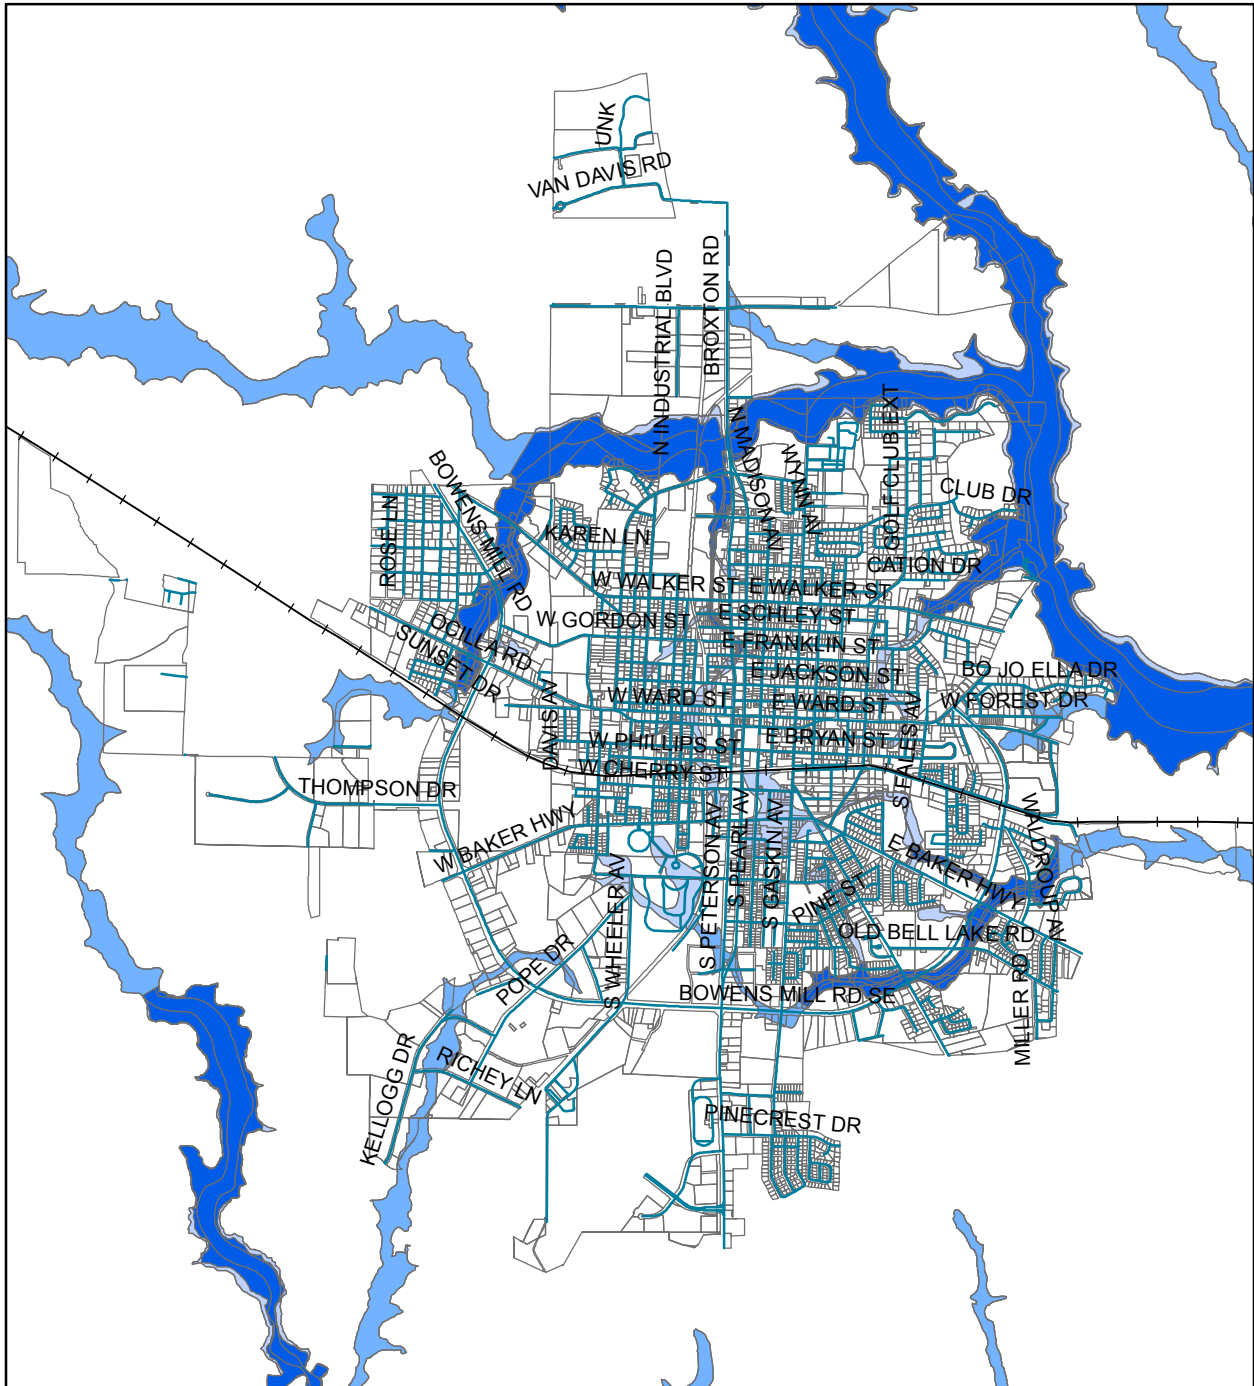

City of Douglas Flood Zones

Legend

Flood_Hazard

FLD_ZONE

-  0.2 PCT ANNUAL CHANCE FLOOD HAZARD
-  A
-  AE
-  X